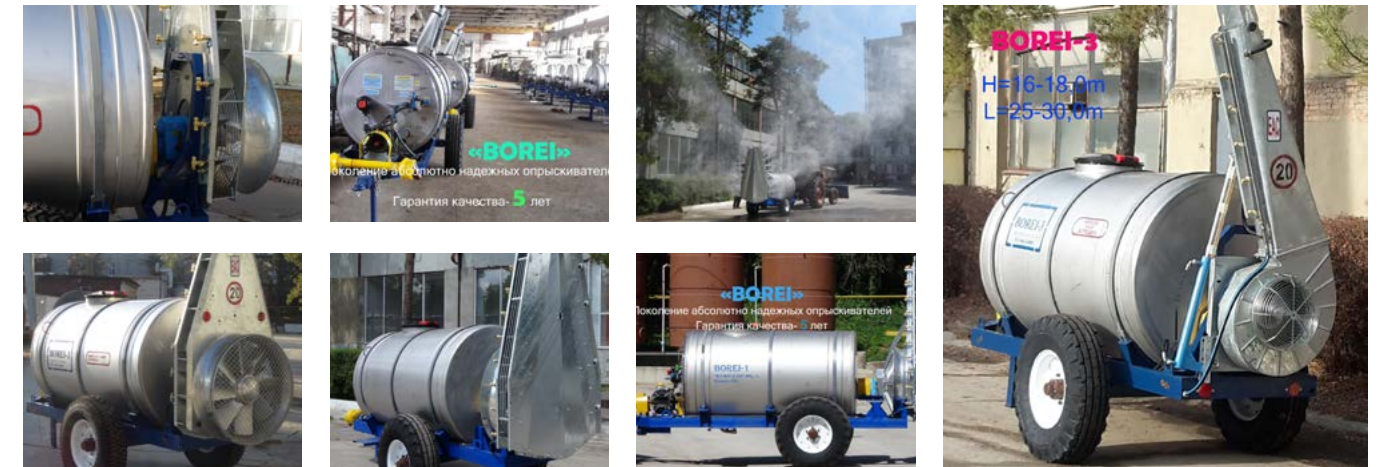

B.T. EST & CO S.R.L.

GBST-Impex S.R.L. oferă un nou model de stropitor cu ventilator, cu orificiu frontal de admisie a aerului, BOREI-1. Stropitoarele BOREI oferă cea mai bună performanță de pulverizare.

Proiectarea specială a nodului ventilatorului (cu proprietăți aerodinamice îmbunătățite ale lamelor (din aluminiu) reglabile) asigură o gamă largă de debite de aer cu costuri minime de energie.

Componentele de înaltă calitate asigură perioade lungi de funcționare. La cererea cumpărătorilor, stropitoarele BOREI sunt prezentate pentru teste comparative cu orice model de stropitori de pe piață.

Opțiuni suplimentare: instalarea echipamentului pentru controlul (la distanță) normei de pulverizare din cabina tractorului; Instalarea calculatorului, pentru a garanta calitatea pulverizării și controlul tratamentului plantelor, indiferent de calificarea operatorului; posibilitatea modificării clearance-ului.

GBST-Impex S.R.L. offers BOREI-1 - a new model of fan sprayer with frontal air intake.

The BOREI sprayers provide the best spray performance. The specially designed fan (with improved aerodynamic properties and aluminum adjustable blades) provides a wide range of air flow with minimal energy costs.

High quality components ensure long periods of operation. At the request of buyers, the BOREI sprayers are presented for comparative tests with any other sprayer models on the market.

Additional options are offered: installation of equipment for remote control of the sprayer from the tractor cabin; installation of a computer, to guarantee the quality of spraying and control the treatment of plantings, regardless of the qualifications of the operator; the possibility to change the clearance.