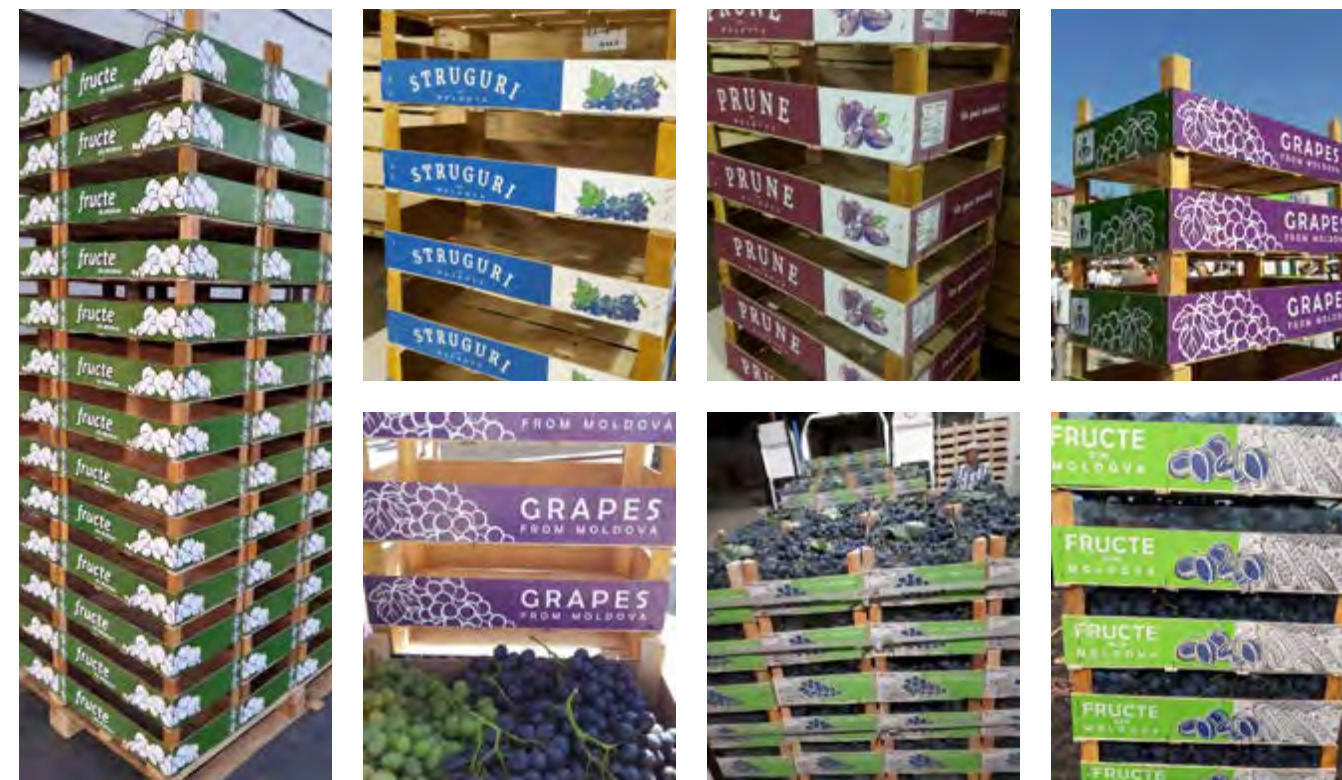

NERDICA S.R.L.

Producerea lăzilor pentru fructe și legume din lemn cu laterale imprimate color. Tiparul se efectuează în Moldova, dispunem de utilaj tipografic modern, care permite imprimarea în 3 culori la comanda clientului. Oferim gama întreagă de servicii - de la design până la lada asamblată.

Production of wooden crates for fruit and vegetable with color printed sides.

The printing is done in Moldova, we have modern printing equipment, which allows printing in 3 colors on customer's request. We offer the full range of services - from design to the assembled box.