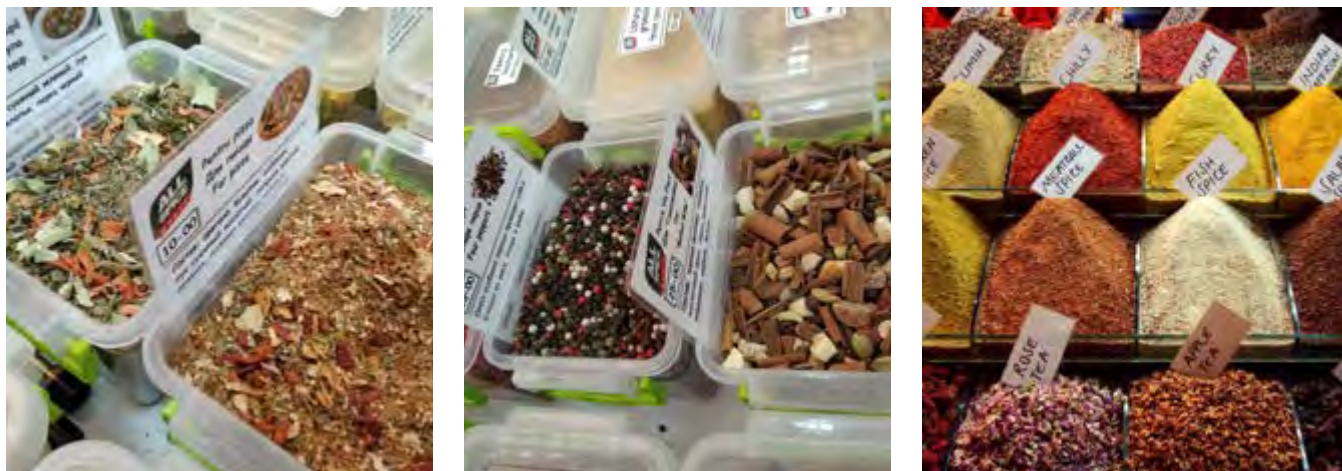

TATTI LUX S.R.L.

TATTI LUX este o companie tânără, în dezvoltare dinamică, care produce condimente și mirodenii organice de calitate înaltă pentru o viață sănătoasă și dezvoltarea culturii consumului de condiment

Sub marca „AllSpaseWorld - condimente din întreaga lume”, promovăm amestecuri pentru prepararea diferitelor feluri de mâncare, care NU conțin sare, conservanți și alte ingrediente artificiale.

Amestecurile perfect echilibrate garantează prepararea de mâncăruri gustoase și sănătoase și sunt un colac salvator chiar și pentru începători.

TATTILUX is a young and dynamically developing company that aims to supply only quality organic spices and seasonings for healthy nutrition, as well as to develop the culture of spices consumption. Under the brand “AllSpaseWorld - Spices from all over the world”, we promote original mixtures for the preparation of various dishes, which contain NO salt, preservatives and other artificial ingredients. Perfectly balanced mixes guarantee the preparation of delicious and healthy dishes, even for beginners.

Str. Mitropolitul Varlaam, 65, of. 103A
mun. Chișinău, Republica Moldova
+373 69 557 037/ +373 69 358 996
gajimk@mail.ru / oleg.tirsina@gmail.com
www.moldovanuts.com